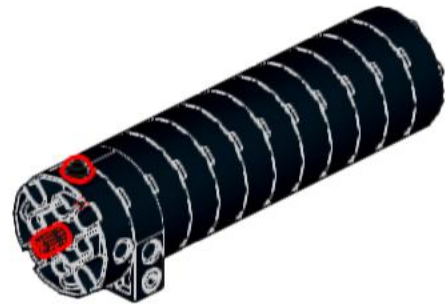

BRIO® Dachshund

**Famous Swedish wooden toy,
recreated using another
famous Danish plastic toy.**

LEGO® model by Andreas Eldh

1

4

2

↓2x

5

3

6

↓2x

7

10

8

11

9