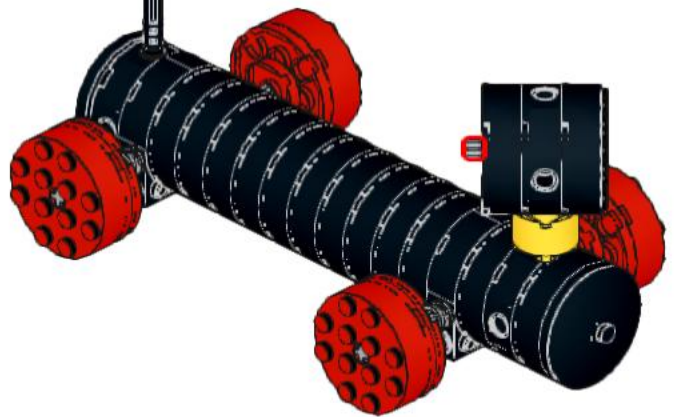

BRIO® Dachshund

**Famous Swedish wooden toy,
recreated using another
famous Danish plastic toy.**

LEGO® model by Andreas Eldh

1

4

2

↓2x

5

12

13

16

14

17

15

18

19